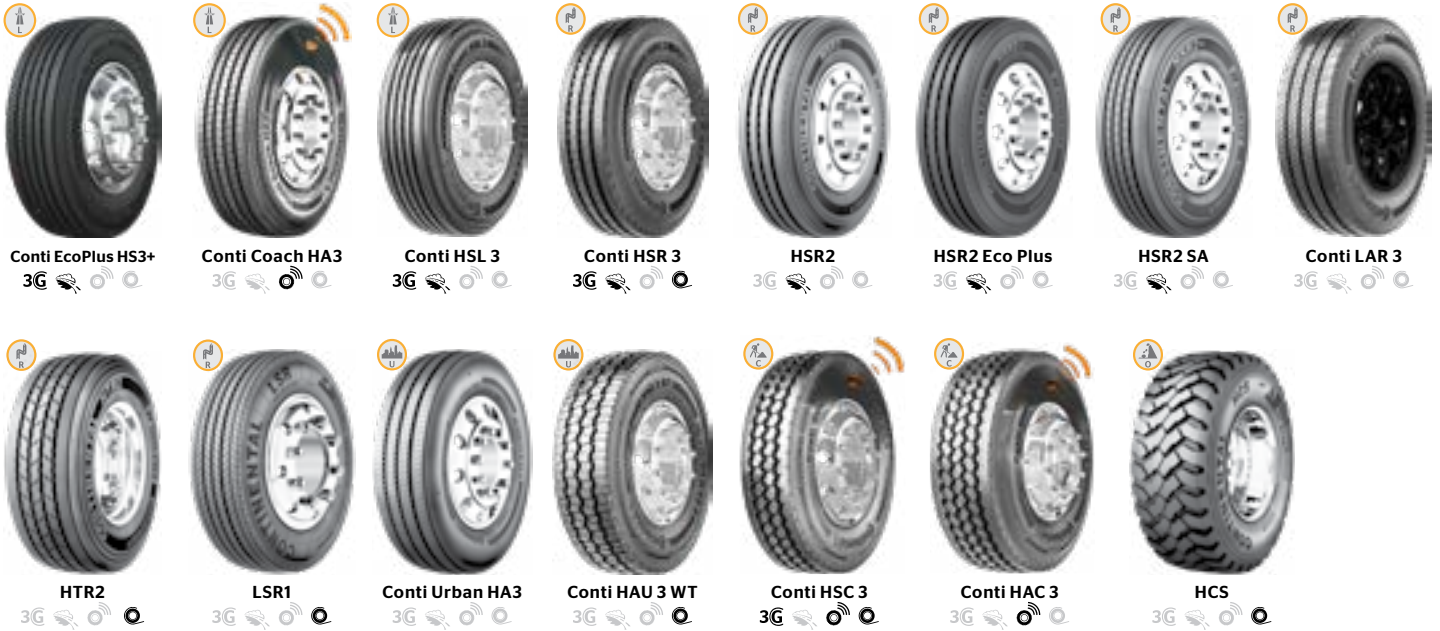

2023 Truck Tires Product Lineup

STEER/ALL-POSITION

DRIVE POSITION

Legend:

3G
3G Casing

 SmartWay Verified

 Intelligent Tire

 Retread Available